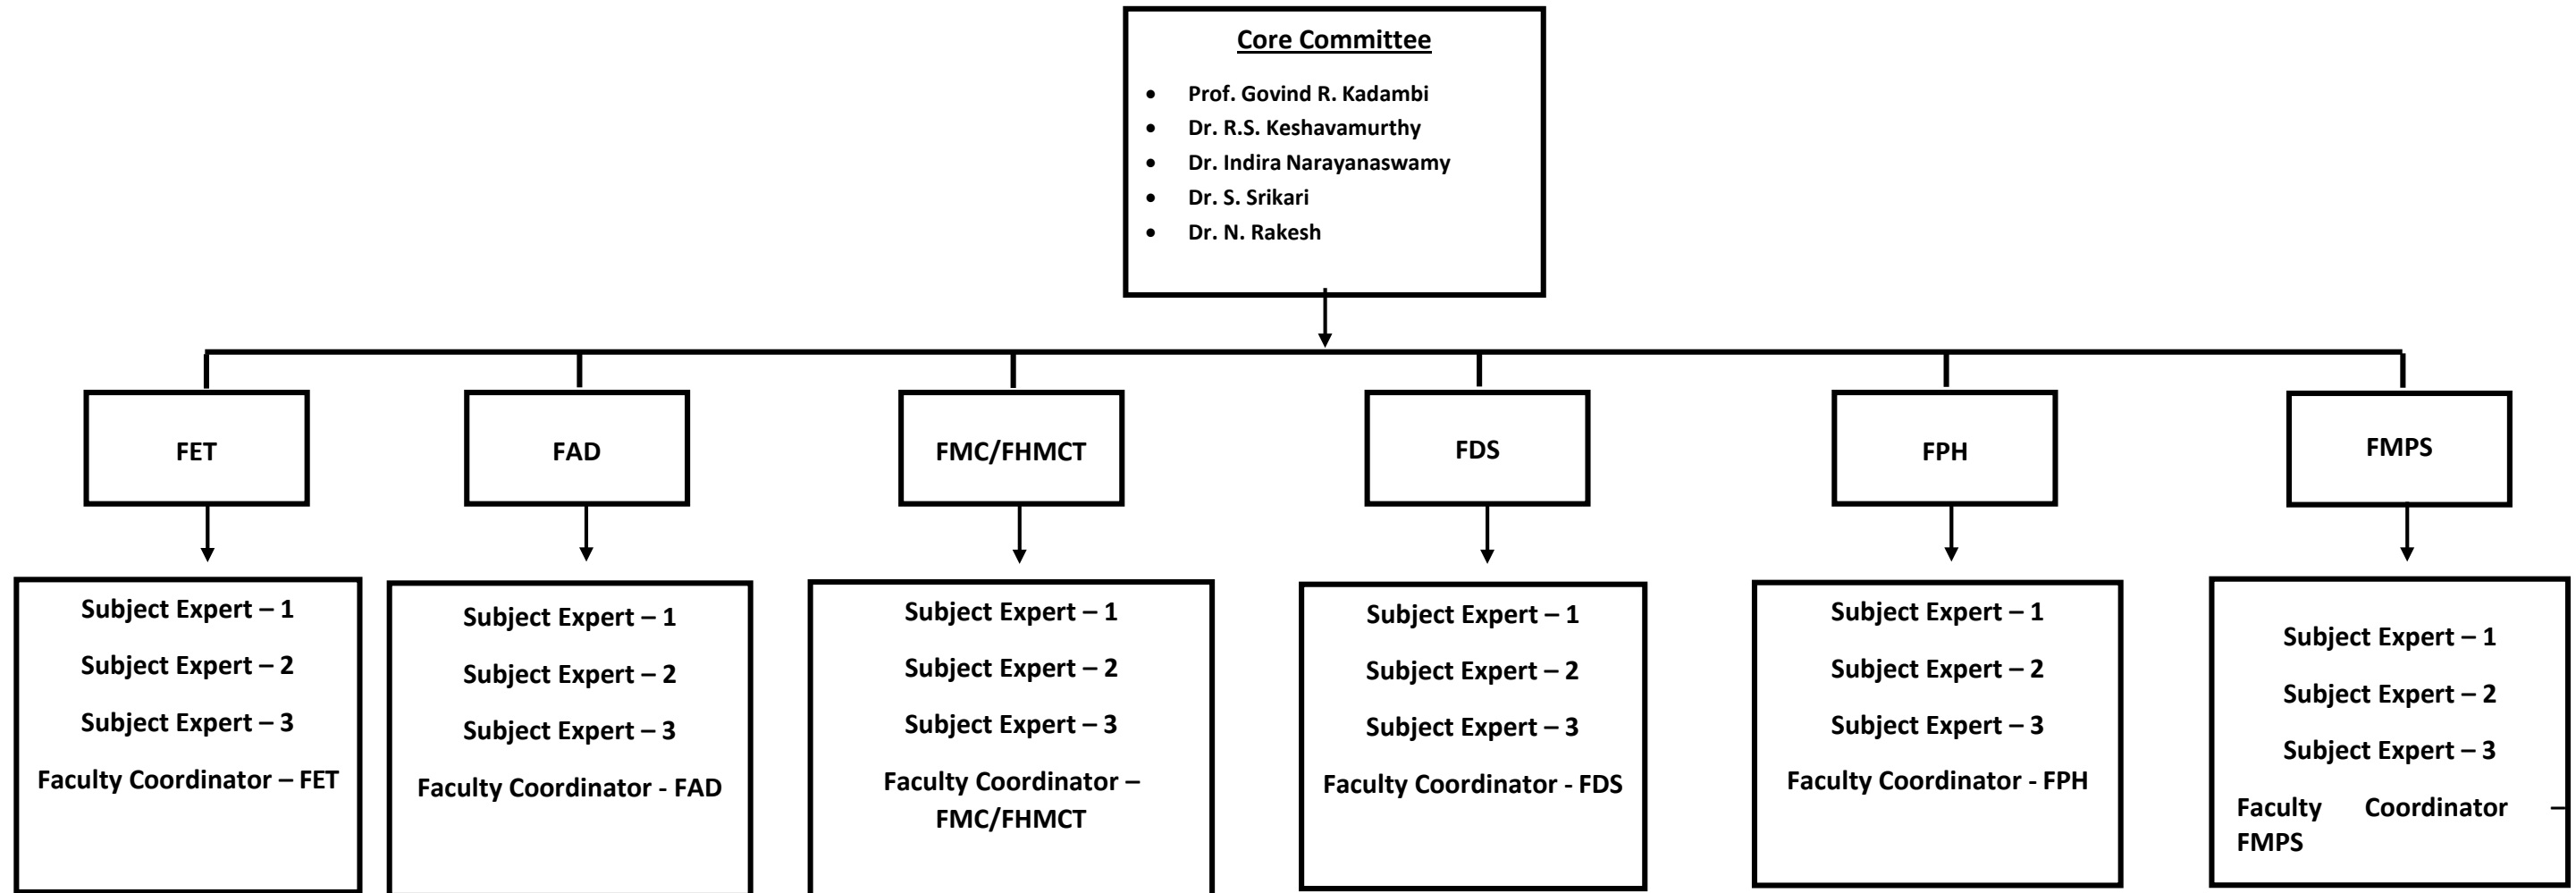

**Ramaiah University of Applied Sciences**  
**Ph.D. Progress Review Panel (PRP) – Committee**

	Full Time		Part Time	
	Odd	Even	Odd	Even
April Batch	Nov. 15 to 30	May 15 to 30	As per Batch Time Table	As per Batch Time Table
September Batch	May 15 to 30	Dec. 15 to 30	As per Batch Time Table	As per Batch Time Table